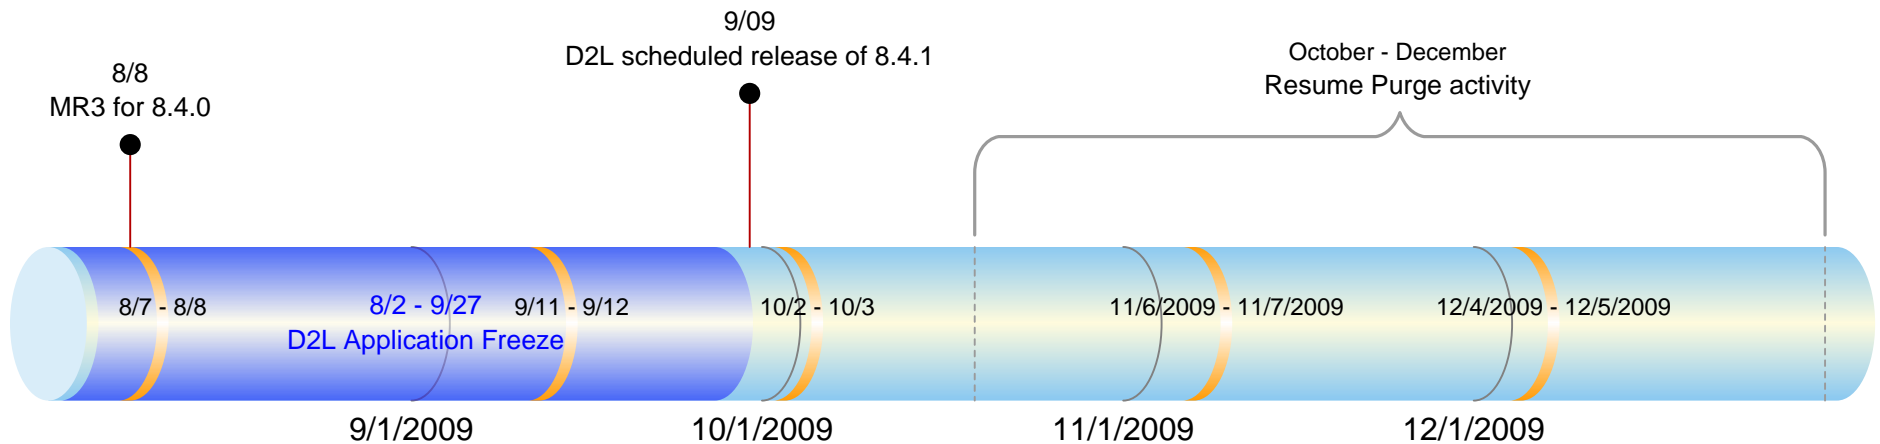

# MnSCU D2L Timeline August 2009 – December 2009

8/1/2009

## Scheduled Downtimes

Aug 7-8  
 Sep 11-12  
 Oct 2-3  
 Nov 6-7  
 Dec 4-5

All dates and times are from 10 PM Friday to 10 AM Saturday (12-hour max.).

Implementation of D2L Course Purge Process Continues  
 The data purge resumes Monday, October 19, 2009, continuing with semester courses from: